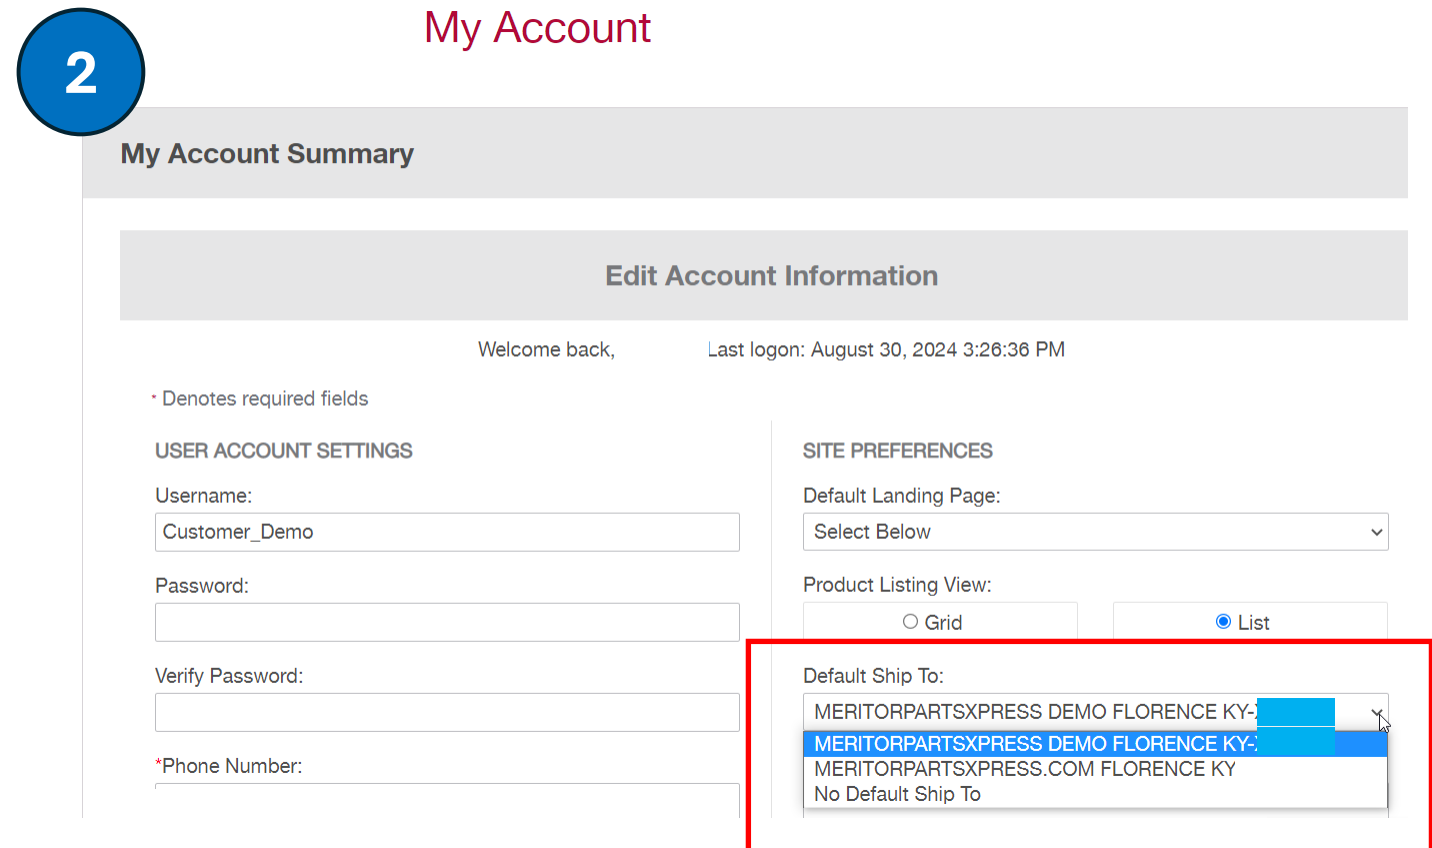

XPRESS TIP

Set a Default Account / Address

Registered Users, upon sign in, can set a **Default Account / Address** for stock orders

3

Once selection is made, scroll and **Save** changes

Save